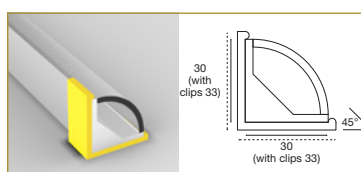

## 30MM PROFILE - 30 DEGREE

30 degree beam collimator, single Leo Flex, integral mounting clips. Can be cut to suit application. Supplied with end-cap.

FIXTURE	LENGTH	COLOUR
<b>30D30</b>	—	—
	<b>500</b> 500mm	<b>WH</b> White
	<b>1000</b> 1000mm	<b>BK</b> Black
	<b>2000</b> 2000mm	<b>SL</b> Silver

## 30MM PROFILE - CORNER ANGLE

Corner angle 45 degree, 2x Leo Flex. Can be cut to suit application. Supplied with end-cap.

FIXTURE	LENGTH	COLOUR
<b>30C45</b>	—	—
	<b>500</b> 500mm	<b>WH</b> White
	<b>1000</b> 1000mm	<b>BK</b> Black
	<b>2000</b> 2000mm	<b>SL</b> Silver