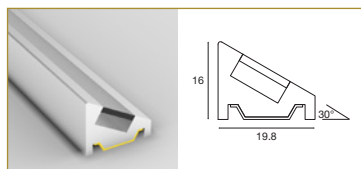

## 20MM PROFILE - FLAT

Low profile, single Leo Flex, integral mounting clips. Can be cut to suit application. Supplied with end-cap.

FIXTURE	LENGTH		COLOUR	
<b>20FL</b>	---		---	
	<b>500</b>	500mm	<b>WH</b>	White
	<b>1000</b>	1000mm	<b>BK</b>	Black
	<b>2000</b>	2000mm	<b>SL</b>	Silver

## 20MM PROFILE - SEMI CIRCLE

Homogeneous semi circle beam spread, single Leo Flex, integral mounting clips. Can be cut to suit application. Supplied with end-cap.

FIXTURE	LENGTH		COLOUR	
<b>20SC</b>	---		---	
	<b>500</b>	500mm	<b>WH</b>	White
	<b>1000</b>	1000mm	<b>BK</b>	Black
	<b>2000</b>	2000mm	<b>SL</b>	Silver

## 20MM PROFILE - CORNER ANGLE 30

Corner angle 30 degree, single Leo Flex, integral mounting clips. Can be cut to suit application. Supplied with end-cap.

FIXTURE	LENGTH		COLOUR	
<b>20C30</b>	---		---	
	<b>500</b>	500mm	<b>WH</b>	White
	<b>1000</b>	1000mm	<b>BK</b>	Black
	<b>2000</b>	2000mm	<b>SL</b>	Silver

## 20MM PROFILE - CORNER ANGLE 45

Corner angle 45 degree, single Leo Flex. Can be cut to suit application. Supplied with end-cap.

FIXTURE	LENGTH		COLOUR	
<b>20C45</b>	---		---	
	<b>500</b>	500mm	<b>WH</b>	White
	<b>1000</b>	1000mm	<b>BK</b>	Black
	<b>2000</b>	2000mm	<b>SL</b>	Silver