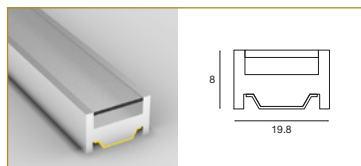

## 20MM PROFILE - FLAT

Low profile, single Leo Flex, integral mounting clips. Can be cut to suit application. Supplied with end-cap.

FIXTURE	LENGTH		COLOUR	
<b>20FL</b>	---		---	
	<b>500</b>	500mm	<b>WH</b>	White
	<b>1000</b>	1000mm	<b>BK</b>	Black
	<b>2000</b>	2000mm	<b>SL</b>	Silver

## 20MM PROFILE - SEMI CIRCLE

Homogeneous semi circle beam spread, single Leo Flex, integral mounting clips. Can be cut to suit application. Supplied with end-cap.

FIXTURE	LENGTH		COLOUR	
<b>20SC</b>	---		---	
	<b>500</b>	500mm	<b>WH</b>	White
	<b>1000</b>	1000mm	<b>BK</b>	Black
	<b>2000</b>	2000mm	<b>SL</b>	Silver

## 20MM PROFILE - CORNER ANGLE 30

Corner angle 30 degree, single Leo Flex, integral mounting clips. Can be cut to suit application. Supplied with end-cap.

FIXTURE	LENGTH		COLOUR	
<b>20C30</b>	---		---	
	<b>500</b>	500mm	<b>WH</b>	White
	<b>1000</b>	1000mm	<b>BK</b>	Black
	<b>2000</b>	2000mm	<b>SL</b>	Silver

## 30MM PROFILE - CORNER ANGLE

Corner angle 45 degree, 2x Leo Flex. Can be cut to suit application. Supplied with end-cap.

FIXTURE	LENGTH	COLOUR
<b>30C45</b>	—	—
	<b>500</b> 500mm	<b>WH</b> White
	<b>1000</b> 1000mm	<b>BK</b> Black
	<b>2000</b> 2000mm	<b>SL</b> Silver