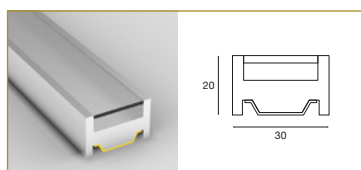

## 20MM PROFILE - CORNER ANGLE 30

Corner angle 30 degree, single Leo Flex, integral mounting clips. Can be cut to suit application. Supplied with end-cap.

FIXTURE	LENGTH		COLOUR	
<b>20C30</b>	---		---	
	<b>500</b>	500mm	<b>WH</b>	White
	<b>1000</b>	1000mm	<b>BK</b>	Black
	<b>2000</b>	2000mm	<b>SL</b>	Silver

## 20MM PROFILE - CORNER ANGLE 45

Corner angle 45 degree, single Leo Flex. Can be cut to suit application. Supplied with end-cap.

FIXTURE	LENGTH		COLOUR	
<b>20C45</b>	---		---	
	<b>500</b>	500mm	<b>WH</b>	White
	<b>1000</b>	1000mm	<b>BK</b>	Black
	<b>2000</b>	2000mm	<b>SL</b>	Silver

## 30MM PROFILE - FLAT

Low profile, 2x Leo Flex, integral mounting clips. Can be cut to suit application. Supplied with end-cap.

FIXTURE	LENGTH		COLOUR	
<b>30FL</b>	---		---	
	<b>500</b>	500mm	<b>WH</b>	White
	<b>1000</b>	1000mm	<b>BK</b>	Black
	<b>2000</b>	2000mm	<b>SL</b>	Silver