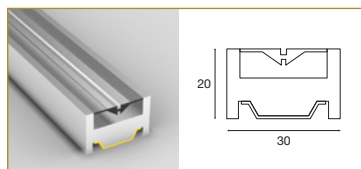

## 30MM PROFILE - 15 DEGREE

15 degree beam collimator, single Leo Flex, integral mounting clips. Can be cut to suit application. Supplied with end-cap.

FIXTURE	LENGTH	COLOUR
<b>30D15</b>	—	—
	<b>500</b> 500mm	<b>WH</b> White
	<b>1000</b> 1000mm	<b>BK</b> Black
	<b>2000</b> 2000mm	<b>SL</b> Silver

## 30MM PROFILE - 30 DEGREE

30 degree beam collimator, single Leo Flex, integral mounting clips. Can be cut to suit application. Supplied with end-cap.

FIXTURE	LENGTH	COLOUR
<b>30D30</b>	—	—
	<b>500</b> 500mm	<b>WH</b> White
	<b>1000</b> 1000mm	<b>BK</b> Black
	<b>2000</b> 2000mm	<b>SL</b> Silver

## 30MM PROFILE - CORNER ANGLE

Corner angle 45 degree, 2x Leo Flex. Can be cut to suit application. Supplied with end-cap.

FIXTURE	LENGTH	COLOUR
<b>30C45</b>	—	—
	<b>500</b> 500mm	<b>WH</b> White
	<b>1000</b> 1000mm	<b>BK</b> Black
	<b>2000</b> 2000mm	<b>SL</b> Silver