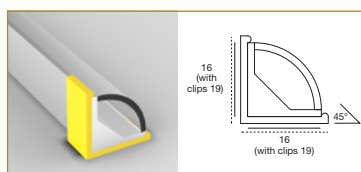

## 20MM PROFILE - CORNER ANGLE 30

Corner angle 30 degree, single Leo Flex, integral mounting clips. Can be cut to suit application. Supplied with end-cap.

FIXTURE	LENGTH		COLOUR	
<b>20C30</b>	---		---	
	<b>500</b>	500mm	<b>WH</b>	White
	<b>1000</b>	1000mm	<b>BK</b>	Black
	<b>2000</b>	2000mm	<b>SL</b>	Silver

## 20MM PROFILE - CORNER ANGLE 45

Corner angle 45 degree, single Leo Flex. Can be cut to suit application. Supplied with end-cap.

FIXTURE	LENGTH		COLOUR	
<b>20C45</b>	---		---	
	<b>500</b>	500mm	<b>WH</b>	White
	<b>1000</b>	1000mm	<b>BK</b>	Black
	<b>2000</b>	2000mm	<b>SL</b>	Silver