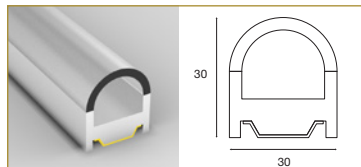

LEO FLEX PROFILE

30MM PROFILE - SEMI CIRCLE

Homogeneous semi circle beam spread, 2x Leo Flex, integral mounting clips. Can be cut to suit application. Supplied with end-cap.

FIXTURE	LENGTH	COLOUR
30SC	—	—
	500 500mm	WH White
	1000 1000mm	BK Black
	2000 2000mm	SL Silver