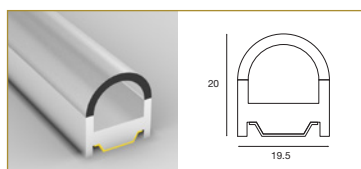

## 20MM PROFILE - FLAT

Low profile, single Leo Flex, integral mounting clips. Can be cut to suit application. Supplied with end-cap.

FIXTURE	LENGTH		COLOUR	
<b>20FL</b>	---		---	
	<b>500</b>	500mm	<b>WH</b>	White
	<b>1000</b>	1000mm	<b>BK</b>	Black
	<b>2000</b>	2000mm	<b>SL</b>	Silver

## 20MM PROFILE - SEMI CIRCLE

Homogeneous semi circle beam spread, single Leo Flex, integral mounting clips. Can be cut to suit application. Supplied with end-cap.

FIXTURE	LENGTH		COLOUR	
<b>20SC</b>	---		---	
	<b>500</b>	500mm	<b>WH</b>	White
	<b>1000</b>	1000mm	<b>BK</b>	Black
	<b>2000</b>	2000mm	<b>SL</b>	Silver

## 20MM PROFILE - CORNER ANGLE 30

Corner angle 30 degree, single Leo Flex, integral mounting clips. Can be cut to suit application. Supplied with end-cap.

FIXTURE	LENGTH		COLOUR	
<b>20C30</b>	---		---	
	<b>500</b>	500mm	<b>WH</b>	White
	<b>1000</b>	1000mm	<b>BK</b>	Black
	<b>2000</b>	2000mm	<b>SL</b>	Silver

## 30MM PROFILE - CORNER ANGLE

Corner angle 45 degree, 2x Leo Flex. Can be cut to suit application. Supplied with end-cap.

FIXTURE	LENGTH	COLOUR
<b>30C45</b>	—	—
	<b>500</b> 500mm	<b>WH</b> White
	<b>1000</b> 1000mm	<b>BK</b> Black
	<b>2000</b> 2000mm	<b>SL</b> Silver