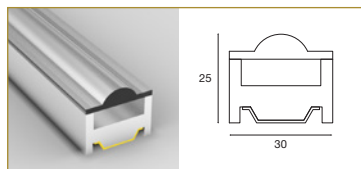

## 30MM PROFILE - SEMI CIRCLE

Homogeneous semi circle beam spread, 2x Leo Flex, integral mounting clips. Can be cut to suit application. Supplied with end-cap.

FIXTURE	LENGTH	COLOUR
<b>30SC</b>	—	—
	<b>500</b> 500mm	<b>WH</b> White
	<b>1000</b> 1000mm	<b>BK</b> Black
	<b>2000</b> 2000mm	<b>SL</b> Silver

## 30MM PROFILE - 15 DEGREE

15 degree beam collimator, single Leo Flex, integral mounting clips. Can be cut to suit application. Supplied with end-cap.

FIXTURE	LENGTH	COLOUR
<b>30D15</b>	—	—
	<b>500</b> 500mm	<b>WH</b> White
	<b>1000</b> 1000mm	<b>BK</b> Black
	<b>2000</b> 2000mm	<b>SL</b> Silver